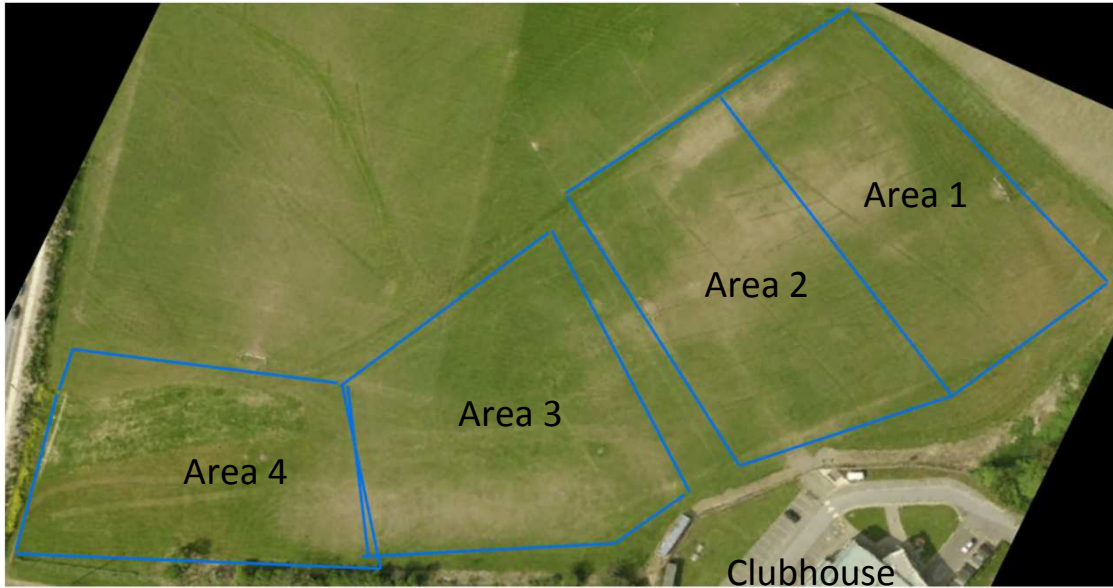

	Area 1					Area 2					Area 3					Area 4								
	6.00-6.30	6.30-7.00	7.00-7.30	7.30-8.00	8.00-8.30	8.30-9.00	6.00-6.30	6.30-7.00	7.00-7.30	7.30-8.00	8.00-8.30	8.30-9.00	6.00-6.30	6.30-7.00	7.00-7.30	7.30-8.00	8.00-8.30	8.30-9.00	6.00-6.30	6.30-7.00	7.00-7.30	7.30-8.00	8.00-8.30	8.30-9.00
Monday			2002 Boys	Minor Boys			2000 Girls							2003 Boys (Wall)							2001 Boys (Wall)			
Tuesday				Adults/1999			2002 Camogie	2003 Camogie	Adults/1999				2004 Girls	2004/2005 Boys							2004/2005 Boys			
Wednesday	5.30 - 7.00 2002 Boys		2000 Girls	Minor Boys			5.30 - 7.00 2002 Boys			Minor Boys			2005 Girls	2003 Boys	Ladies Football ??						2001 Boys			Ladies Football ??
Thursday	2006 Boys (Wall)			Adults/1999						Adults/1999				2004 Boys share with Adult Hurlers								2004 Boys share with Adult Hurlers		
Friday								2005 Girls																

	Stepaside					
	Zone 1		Zone 2		Area 3	
Tuesday, full pitch	7-8	8-9	7-8	8-9	7-8	8-9
	U14-U15	Adults	U10-U11	Adults	Camogie	Adults
Friday, half pitch	6-7			7-8		
	2003 Girls			2004 Girls & 2005 Boys		
	2006 Girls					
2002 Girls						

(1) Thursday 2004 Boys use from 7.00-7.45, Senior Hurlers use 7.45-8.30

(2) Tuesday Two week rota, Wk1 = 2003 & 2000 Girls, Wk2 = 2004 Girls & 2004/5 Boys

Below is rota for Tuesday 7-8pm slot on wall, this can be altered by mutual agreement

		20-Jan	27-Jan	03-Feb	10-Feb	17-Feb	24-Feb	03-Mar	10-Mar	17-Mar
		Wk1	Wk2	Wk3	Wk4	Wk5	Wk6	Wk7	Wk8	Wk9
Tuesday Step	7-8pm	2004	2005	2004	2005	2004	2005	2004	2005	2004
Tuesday wall	7-8pm	2002 Girls	2004	2005	2002 Girls	2005	2004	2002 Girls	2004	2005