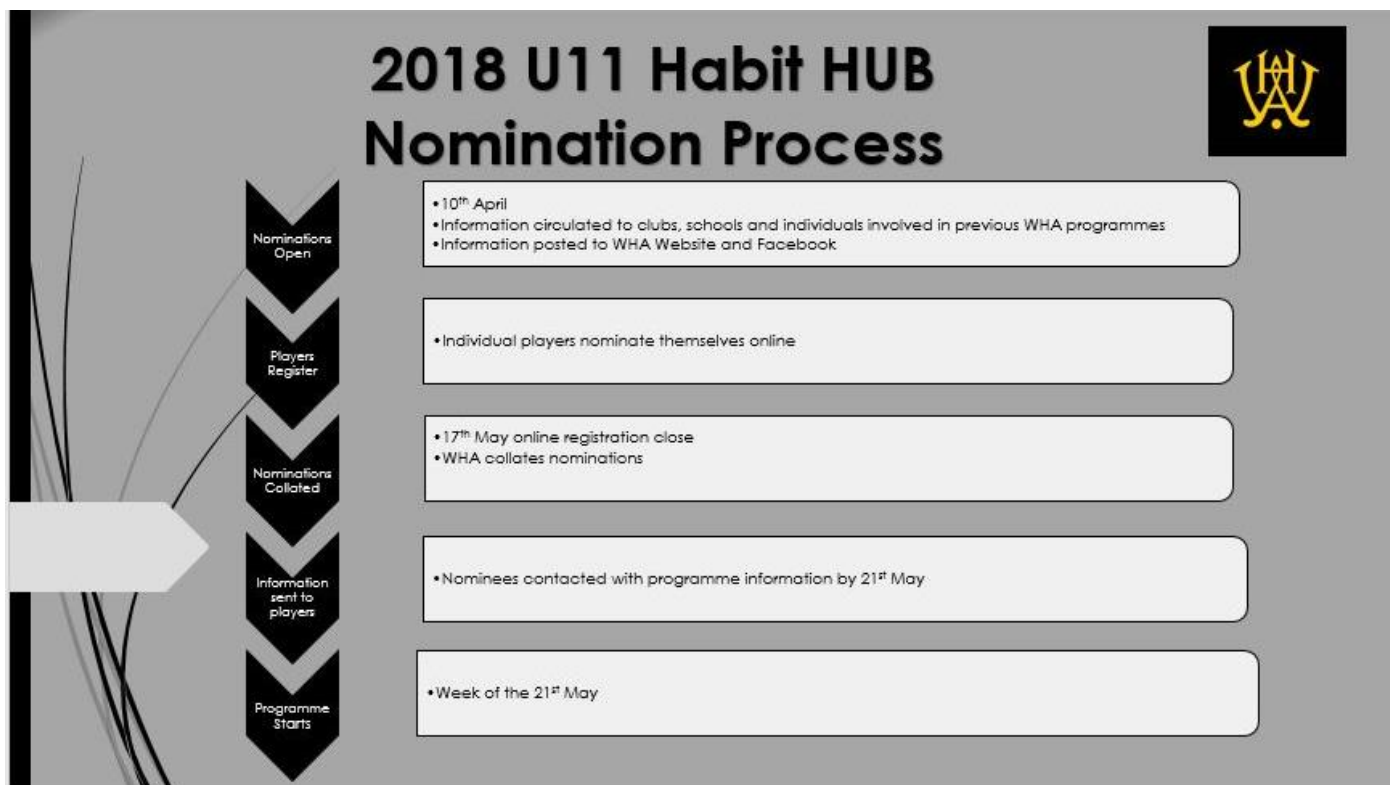

Nomination Process

A guide to the nomination process is as follows;

N.B: If the programme is oversubscribed Wellington Hockey will consult with individual clubs/schools. Final confirmation of an individual's place will be made by Monday 21st May.

Important Dates:

April 10th:	Nominations open
May 17th:	Nominations close
May 21st:	Programme information sent to participants
May 24th:	Programme starts
June 24th:	Mini Tournament T.B.C by start of programme
July 14th/15th:	Wairarapa Tournament T.B.C by start of the programme

A full calendar can be found at the end of this document.

HUB Locations:

Town HUB Group 1:	National Hockey Stadium, Thursday 5.30pm – 6.30pm
Town HUB Group 2:	National Hockey Stadium, Sunday 10 – 11am
Hutt HUB:	Maidstone Park, Sunday 9 - 10am
Northern HUB:	Elsdon Park, Sunday 9 – 10am
Kapiti HUB:	Kapiti Turf, Saturday 4.30-6pm